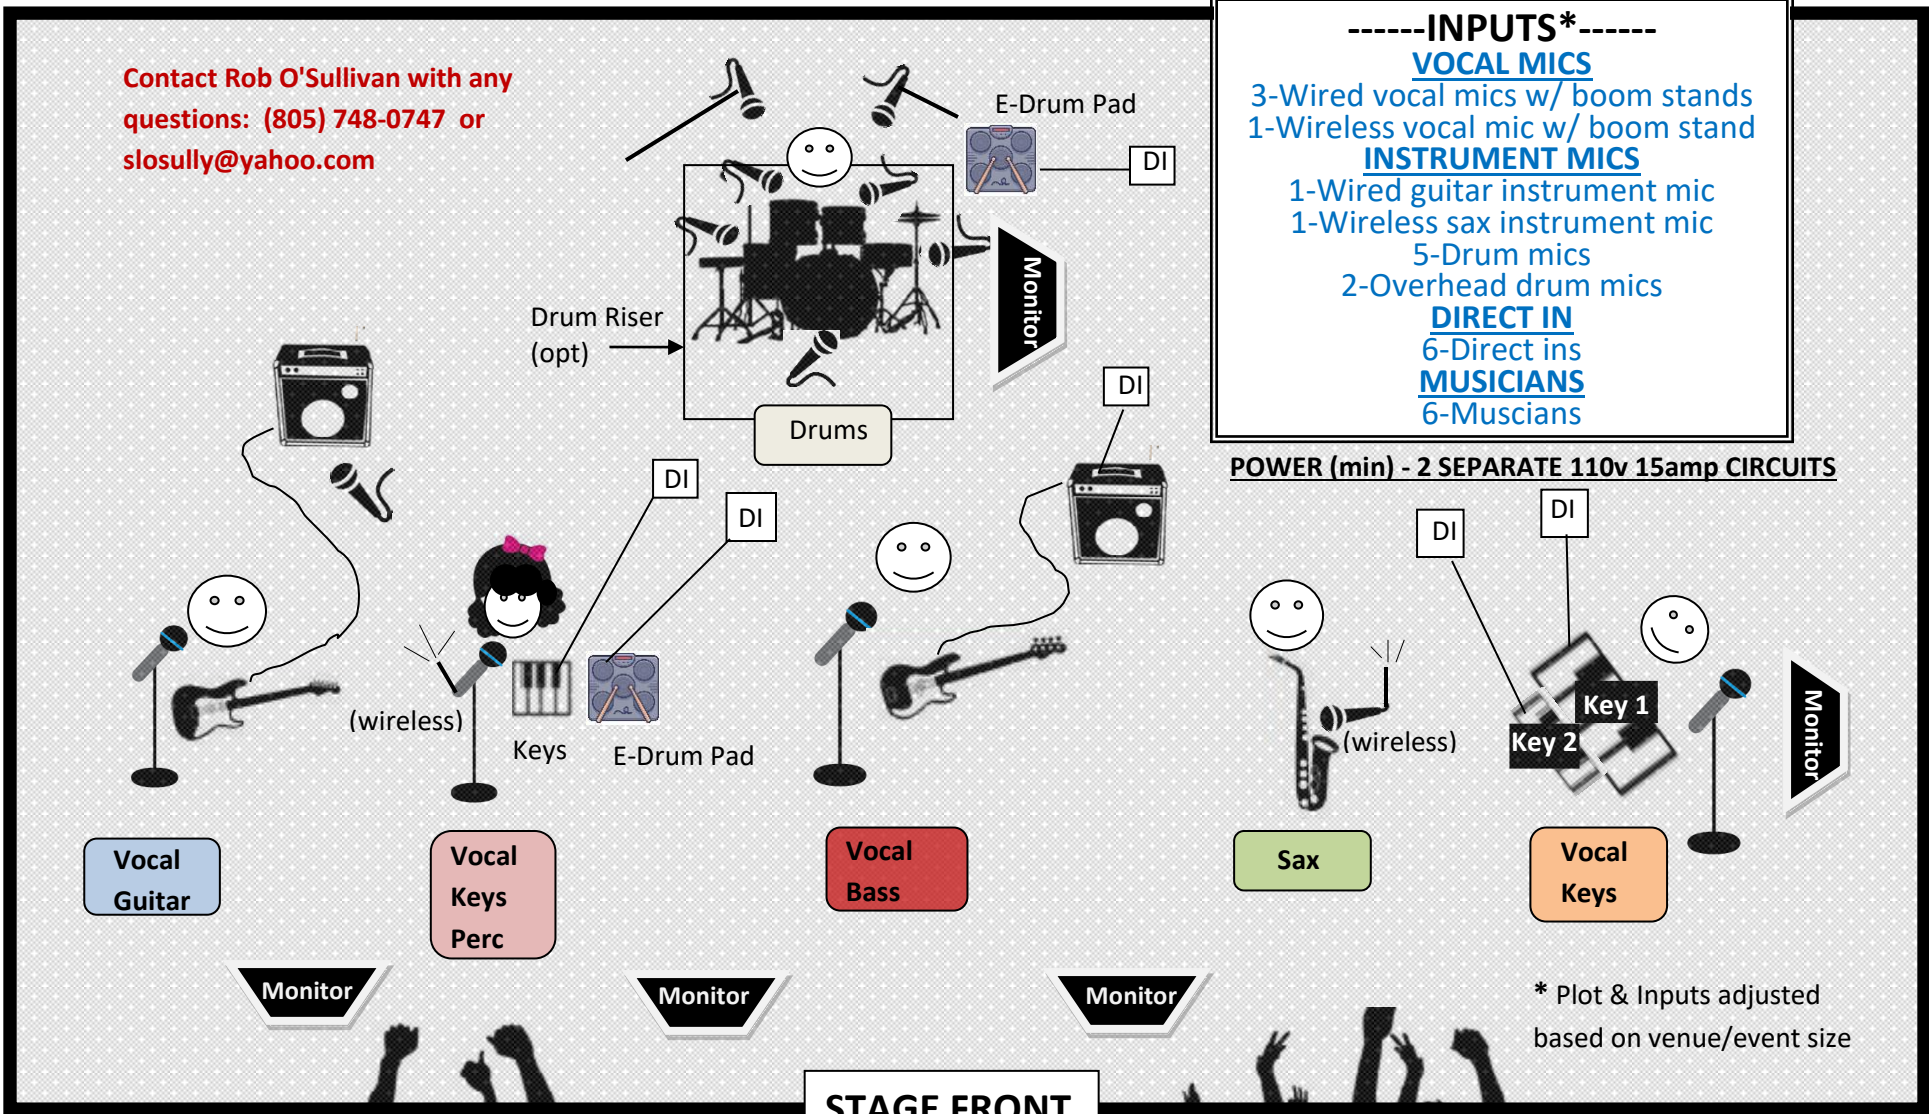

**INSTRUMENT MICS**

- 1-Wired guitar instrument mic
- 1-Wireless sax instrument mic
- 5-Drum mics
- 2-Overhead drum mics

**DIRECT IN**

- 6-Direct ins
- MUSICIANS**
- 6-Muscians

POWER (min) - 2 SEPARATE 110v 15amp CIRCUITS

\* Plot & Inputs adjusted based on venue/event size

**\$ound Investment**

Min Stage Dimensions: 16'Wide x 12'Deep

**STAGE PLOT**

[www.SoundInvestmentCC.com](http://www.SoundInvestmentCC.com)