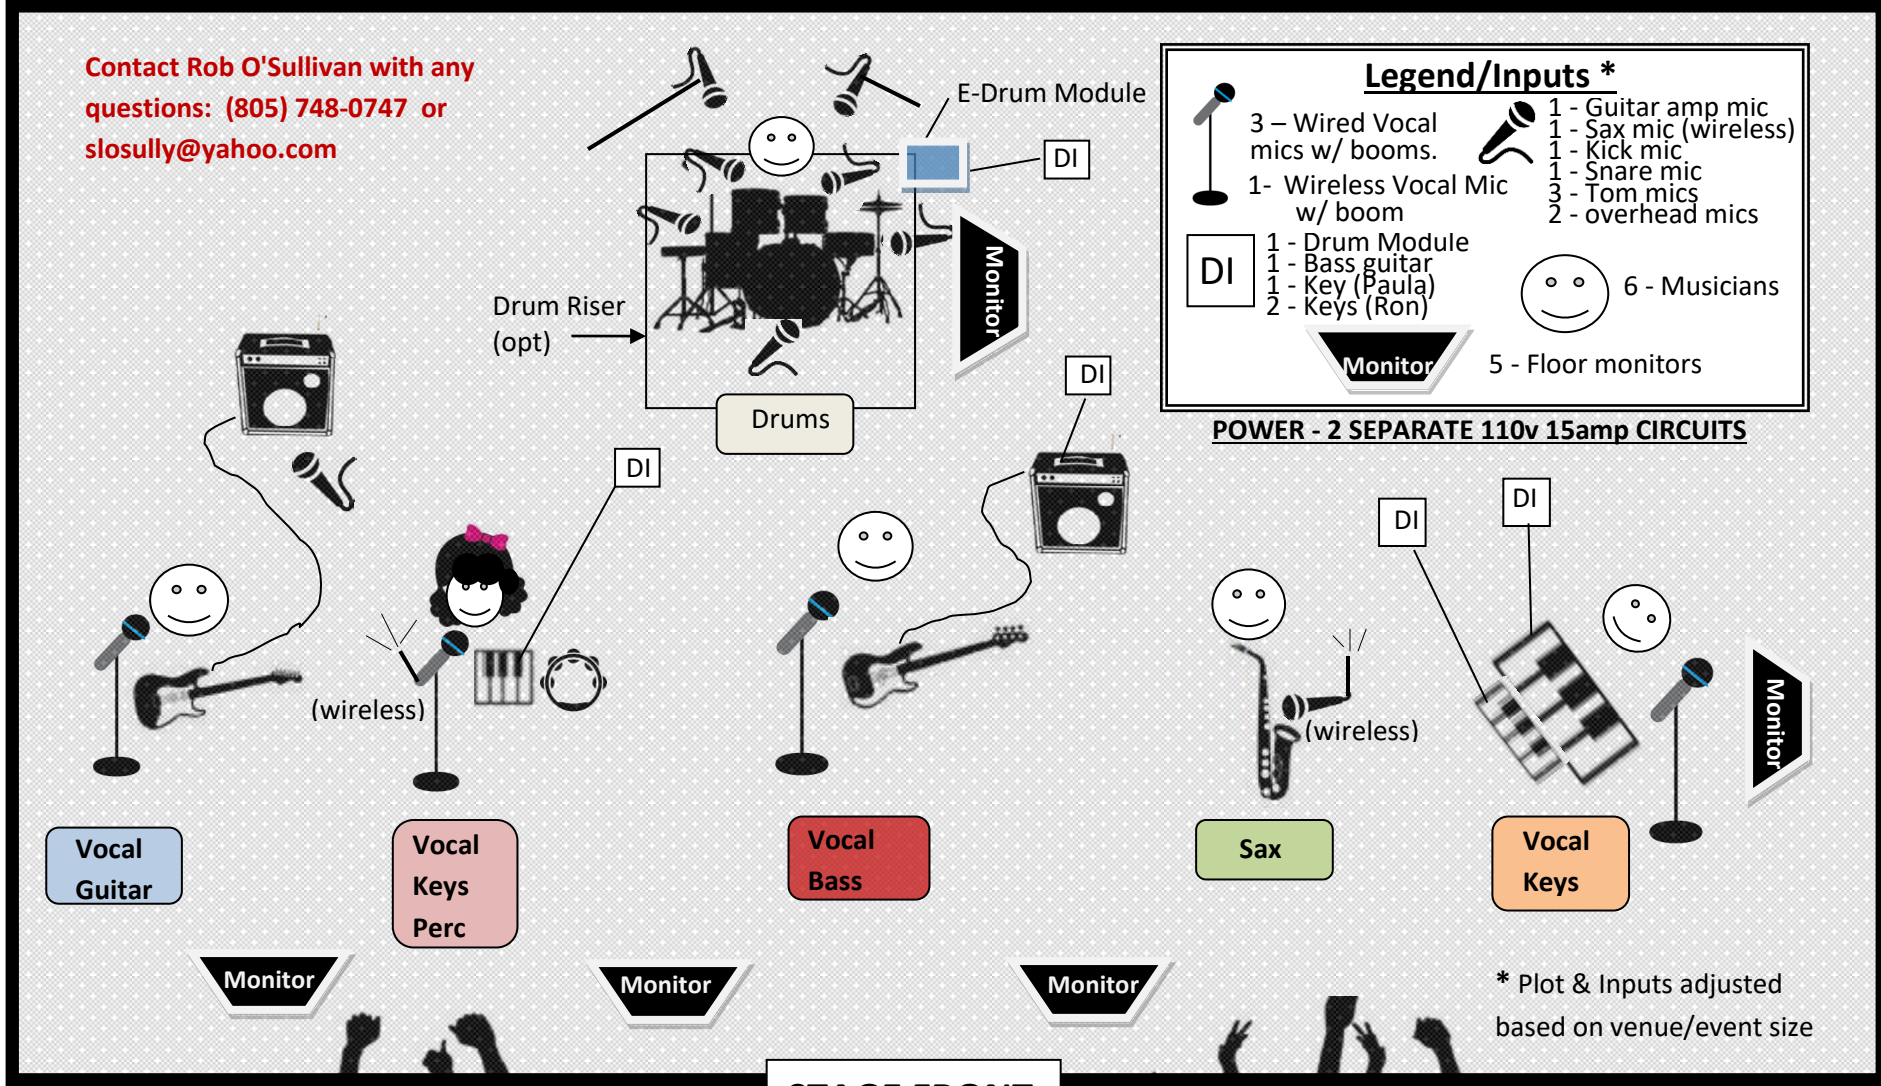

Contact Rob O'Sullivan with any questions: (805) 748-0747 or slosully@yahoo.com

Legend/Inputs *

- 3 - Wired Vocal mics w/ booms.
- 1 - Wireless Vocal Mic w/ boom
- 1 - Guitar amp mic
- 1 - Sax mic (wireless)
- 1 - Kick mic
- 1 - Snare mic
- 3 - Tom mics
- 2 - overhead mics
- 1 - Drum Module
- 1 - Bass guitar
- 1 - Key (Paula)
- 2 - Keys (Ron)
- 6 - Musicians
- 5 - Floor monitors

POWER - 2 SEPARATE 110v 15amp CIRCUITS

* Plot & Inputs adjusted based on venue/event size

STAGE FRONT

Min Stage Dimensions: 16'Wide x 12'Deep

Sound Investment

STAGE PLOT

www.SoundInvestmentCC.com