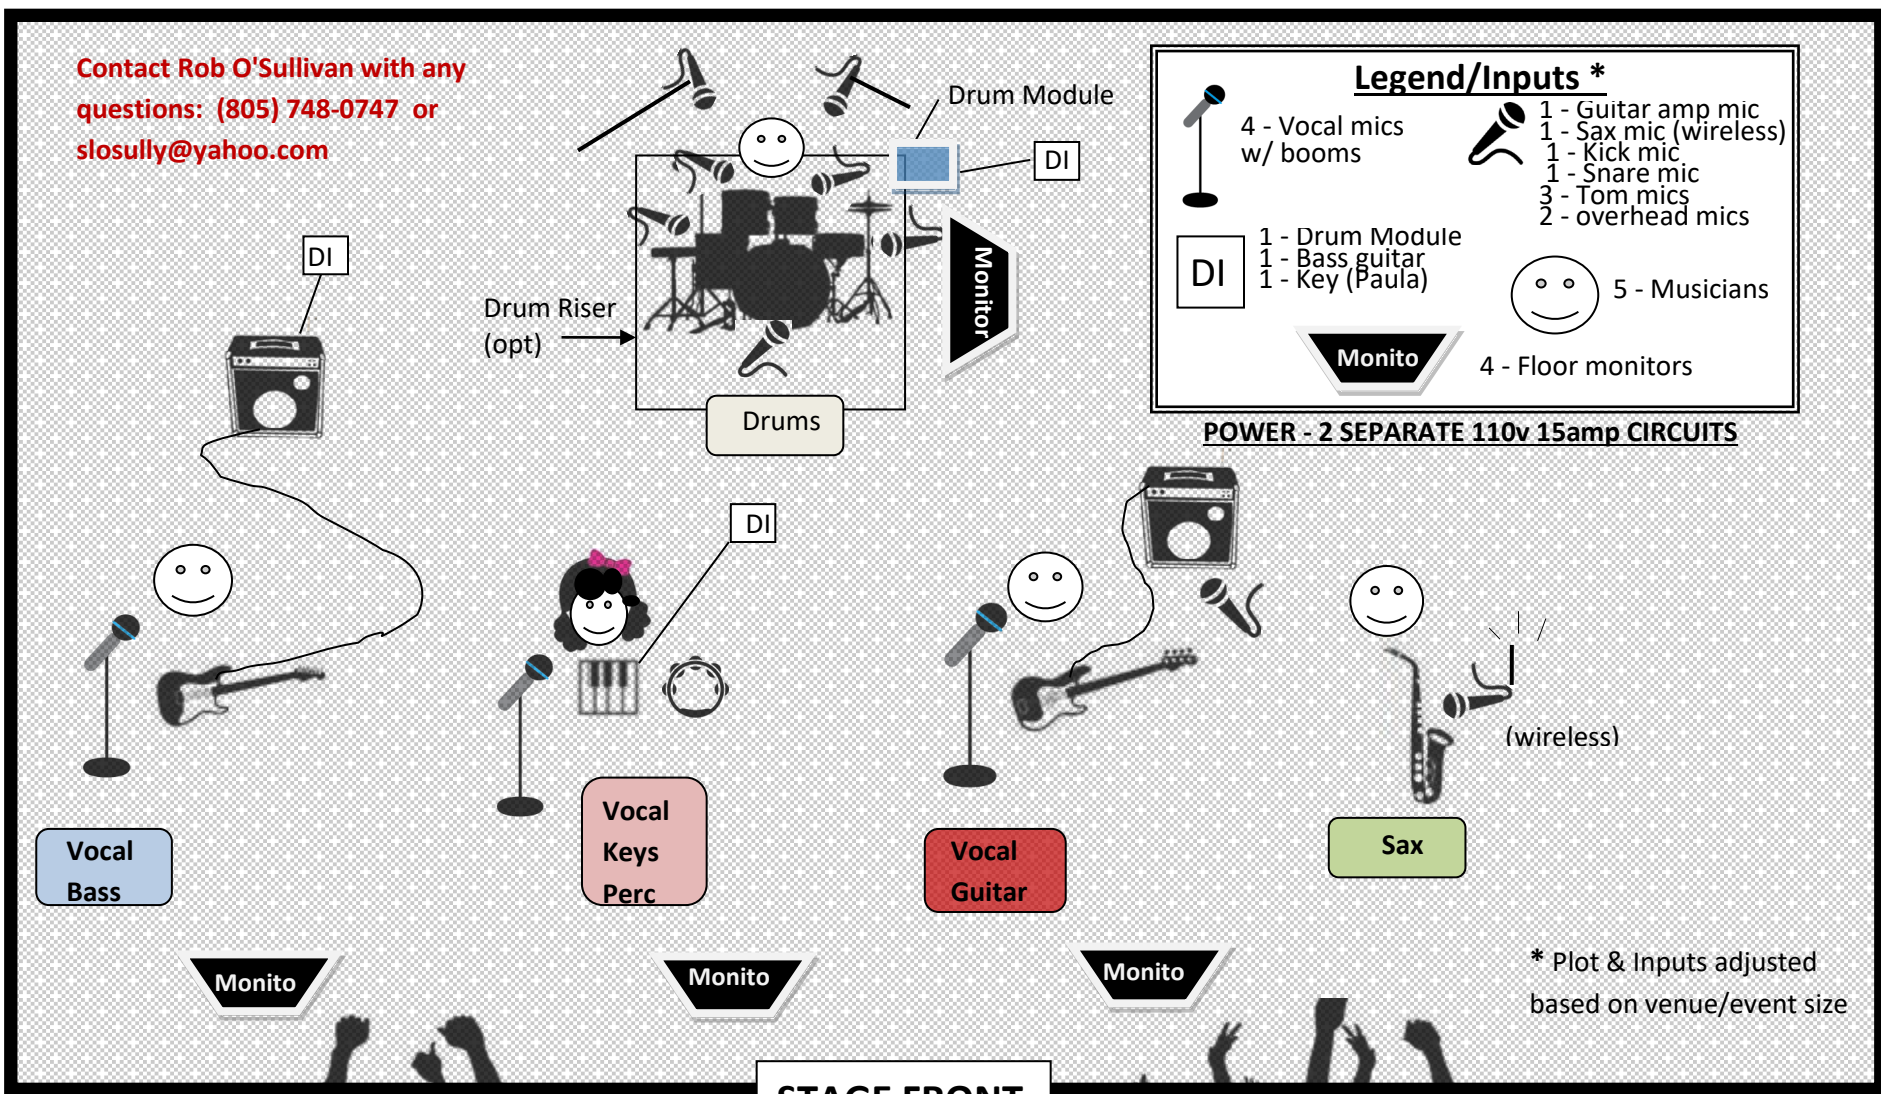

Contact Rob O'Sullivan with any questions: (805) 748-0747 or [slosully@yahoo.com](mailto:slosully@yahoo.com)

**Legend/Inputs \***

- 4 - Vocal mics w/ booms
- 1 - Guitar amp mic
- 1 - Sax mic (wireless)
- 1 - Kick mic
- 1 - Snare mic
- 3 - Tom mics
- 2 - overhead mics
- 1 - Drum Module
- 1 - Bass guitar
- 1 - Key (Paula)
- 5 - Musicians
- 4 - Floor monitors

**POWER - 2 SEPARATE 110v 15amp CIRCUITS**

\* Plot & Inputs adjusted based on venue/event size

Min Stage Dimensions: 16'Wide x 12'Deep

**\$ound Investment**

**STAGE PLOT**

[www.SoundInvestmentCC.com](http://www.SoundInvestmentCC.com)