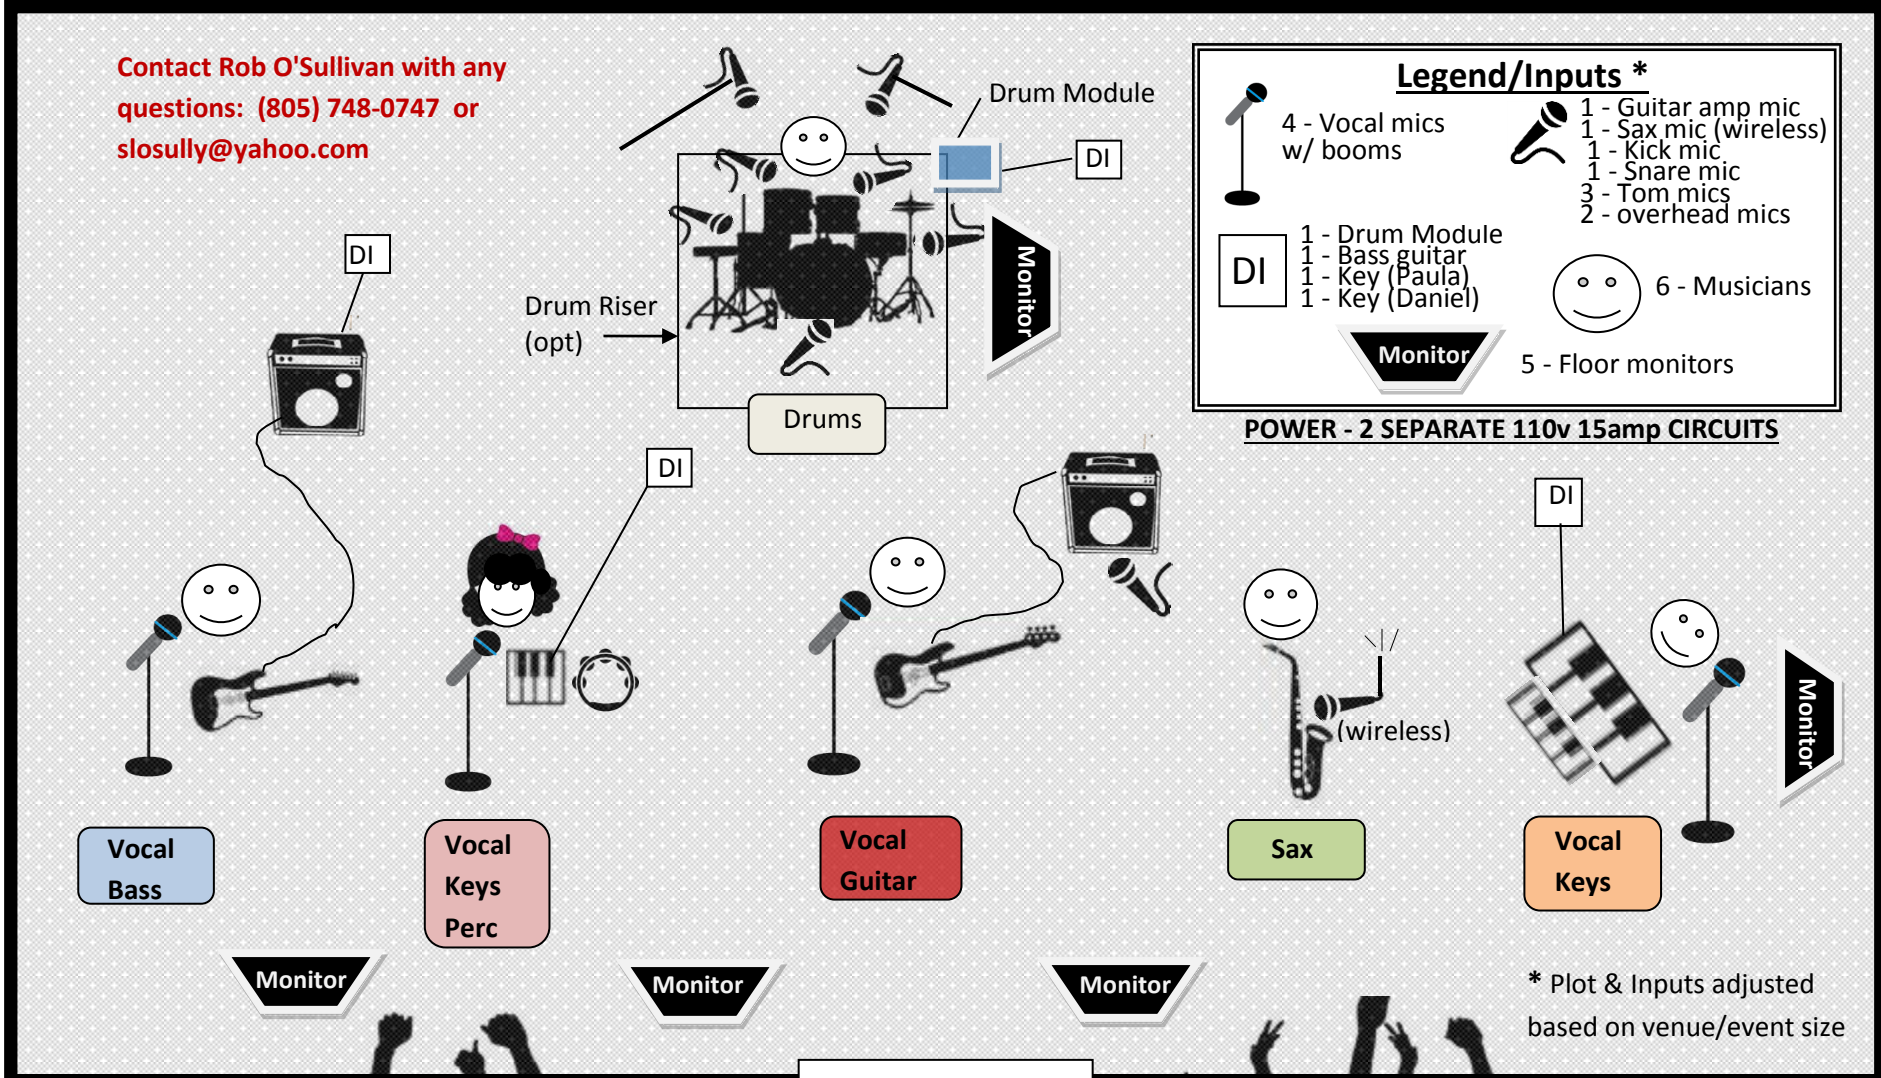

Contact Rob O'Sullivan with any questions: (805) 748-0747 or slosully@yahoo.com

Legend/Inputs *

- 4 - Vocal mics w/ booms
- 1 - Drum Module
- 1 - Bass guitar
- 1 - Key (Paula)
- 1 - Key (Daniel)
- 1 - Guitar amp mic
- 1 - Sax mic (wireless)
- 1 - Kick mic
- 1 - Snare mic
- 3 - Tom mics
- 2 - overhead mics
- 6 - Musicians
- 5 - Floor monitors

POWER - 2 SEPARATE 110v 15amp CIRCUITS

* Plot & Inputs adjusted based on venue/event size

Sound Investment

Min Stage Dimensions: 16'Wide x 12'Deep

STAGE PLOT

www.SoundInvestmentCC.com